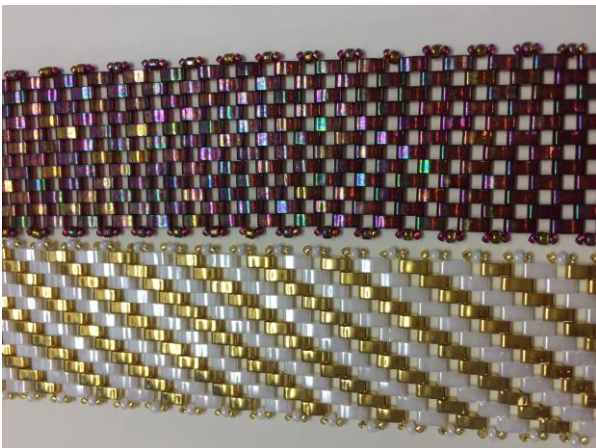

WWBS Monthly Meeting Schedule and Workshops

And then if the staycation is not enough fun, our regular monthly meeting on July 18 will feature a another half tila bracelet taught by Chris Overberg. This bracelet is done in peyote stitch.

Supply List

Peyote half tila bracelet(3/4" wide)
OR cuff (1 1/4 " wide) for 7" length
2 colors of half tilas -10gms total for 7" bracelet
or 12gms for 7"cuff
2 gms 11/0 seed beads

2 gms 15/0 seed beads
8# fireline
10-12 needle