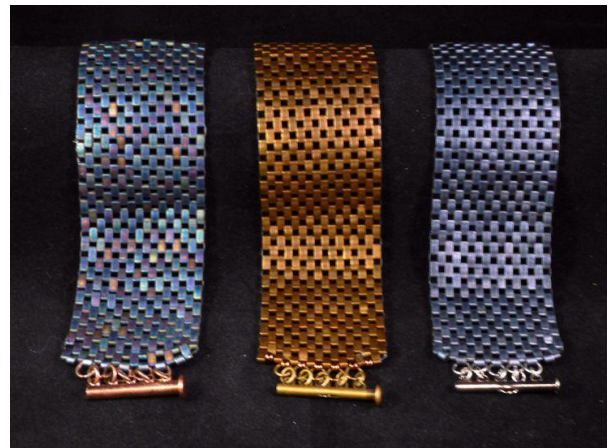

Supply List

Peyote half tila bracelet(3/4" wide)
OR cuff (1 1/4 " wide) for 7" length
2 colors of half tilas -10gms total for 7" bracelet
or 12gms for 7"cuff
2 gms 11/0 seed beads

2 gms 15/0 seed beads
8# fireline
10-12 needle